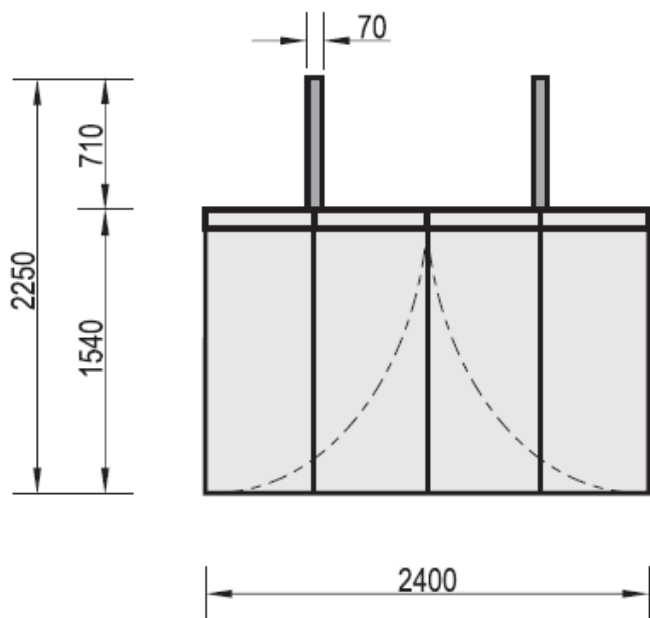

Article 172408
Wall 3000

Lactell
Play & Sport

4'500 kg