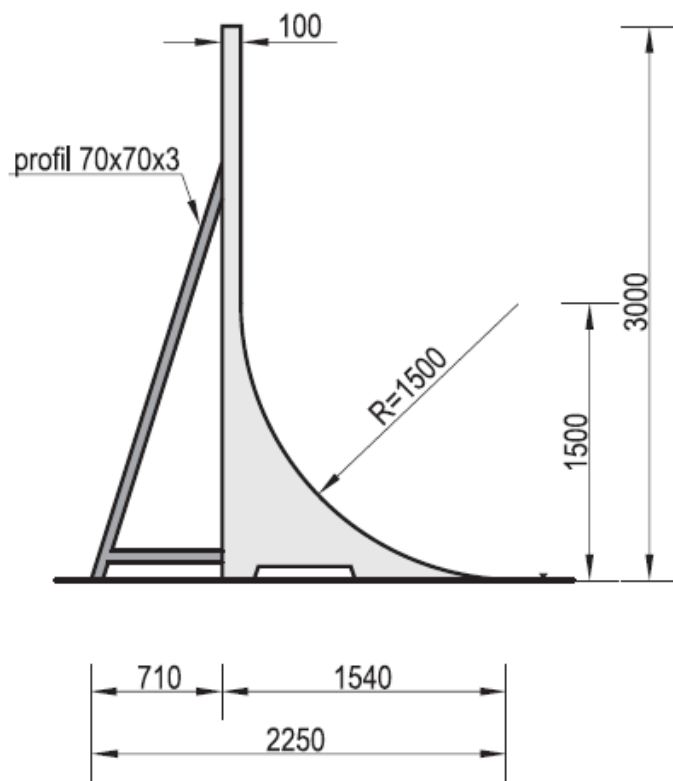

Article 172408
Wall 3000

Lactell
Play & Sport

4'500 kg