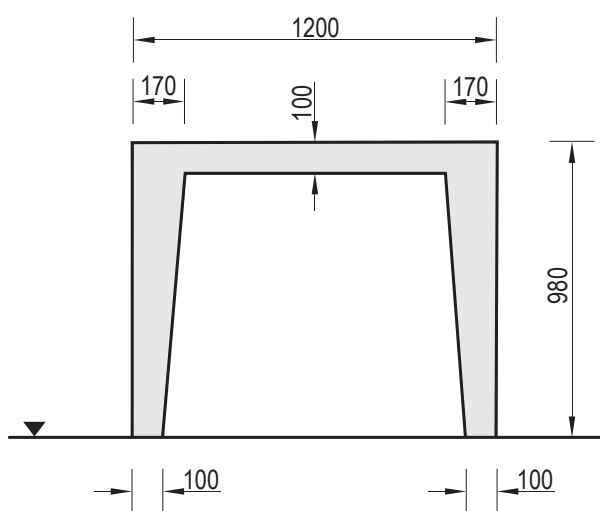

Article 160098  
Box-980

**Lactell**  
Play & Sport

990 kg