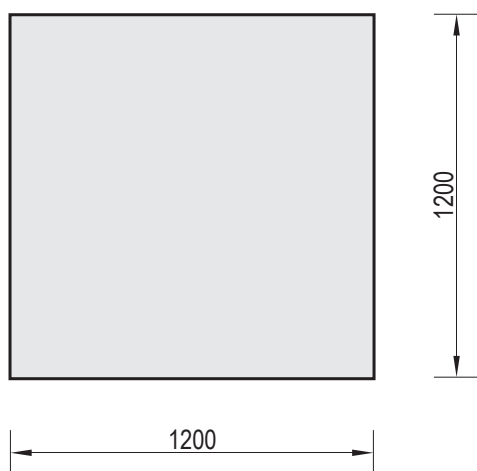

Article 160098  
Box-980

**Lactell**  
Play & Sport

990 kg