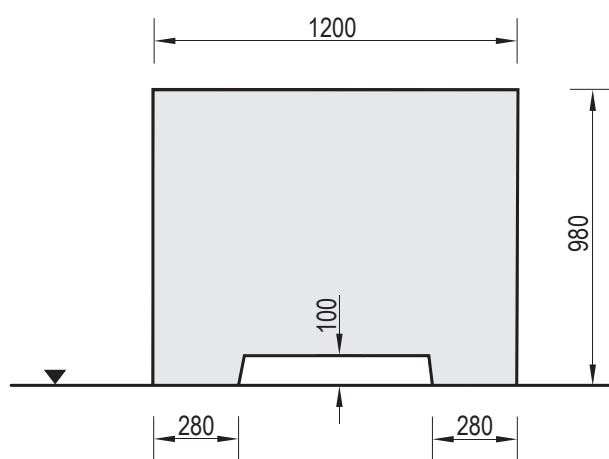

Article 160098  
Box-980

**Lactell**  
Play & Sport

990 kg