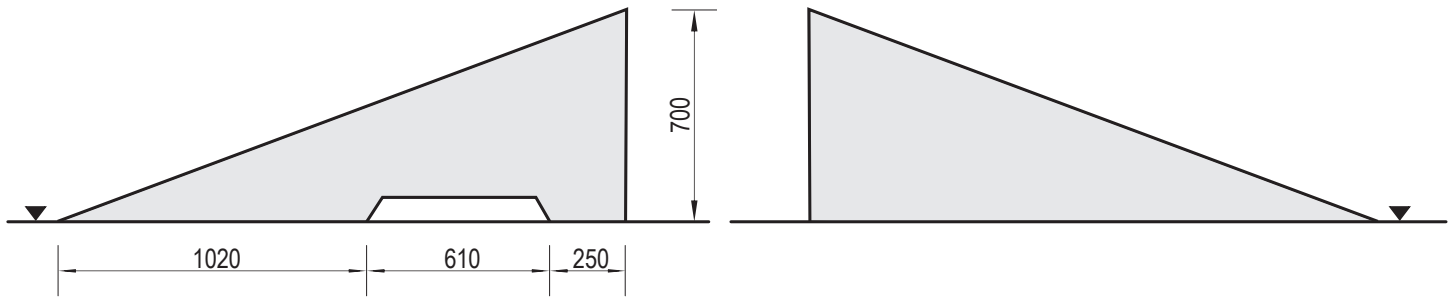

Article 155270 - Corner 700

Lactell
Play & Sport

1'080 kg