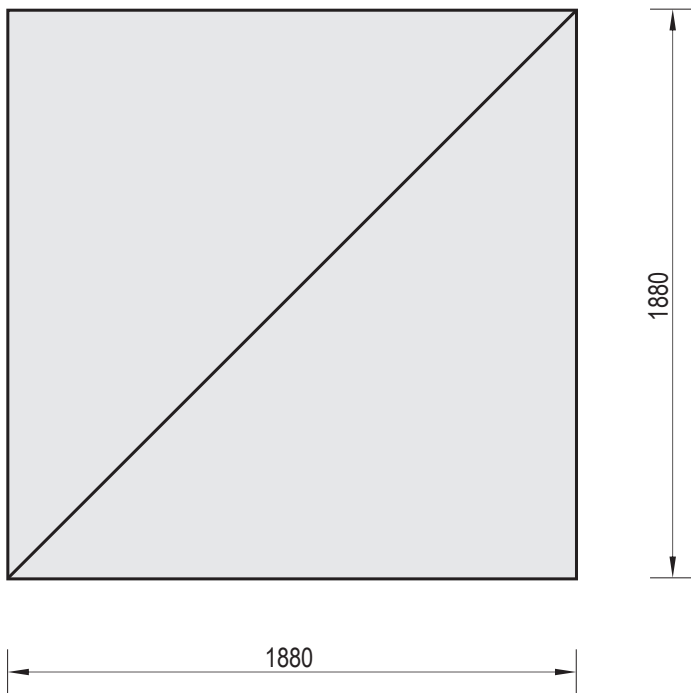

Article 155270 - Corner 700

Lactell
Play & Sport

1'080 kg