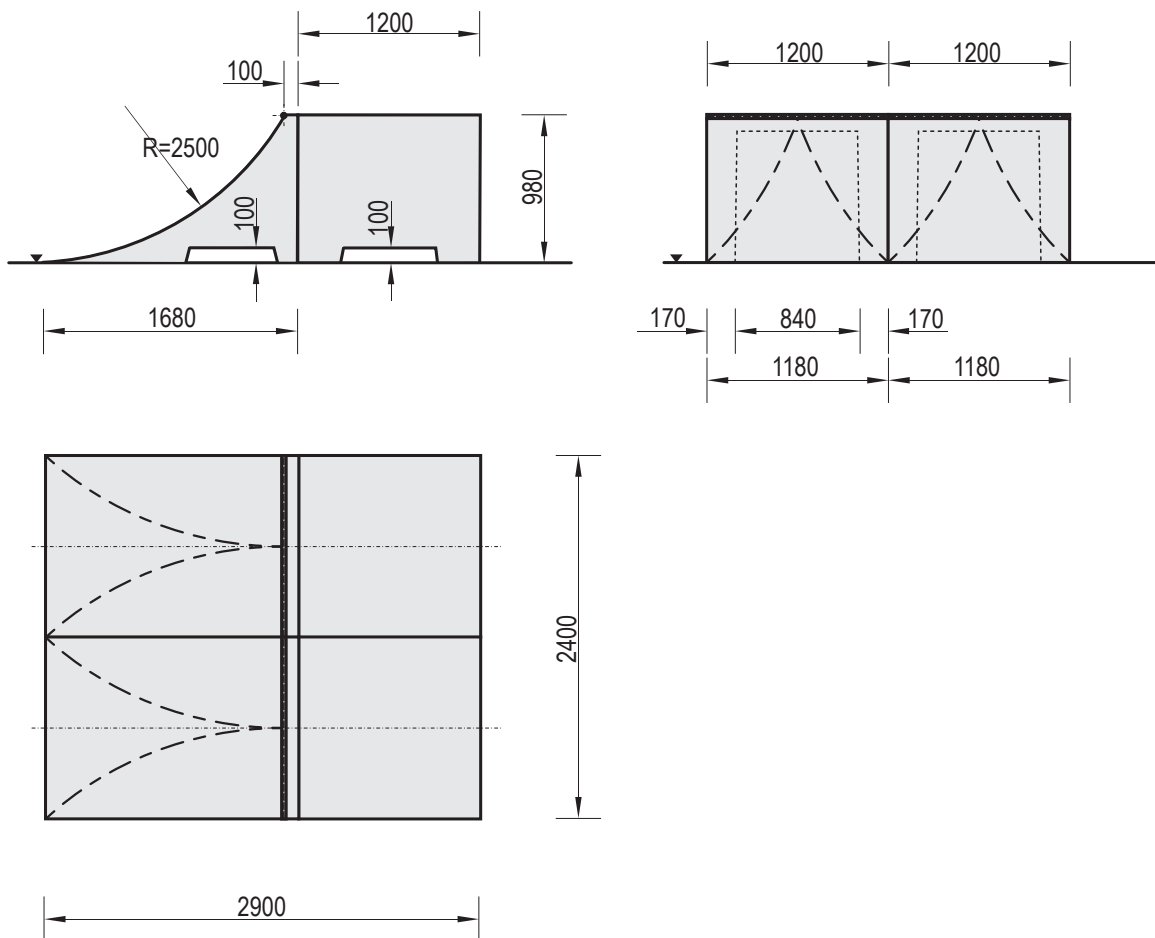

Article 142498
Double Quarterpipe

3'720 kg