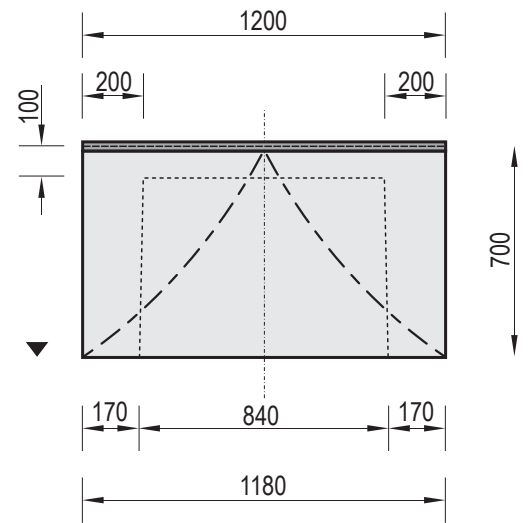

Article 141270 - Quarterpipe 700

1300 kg