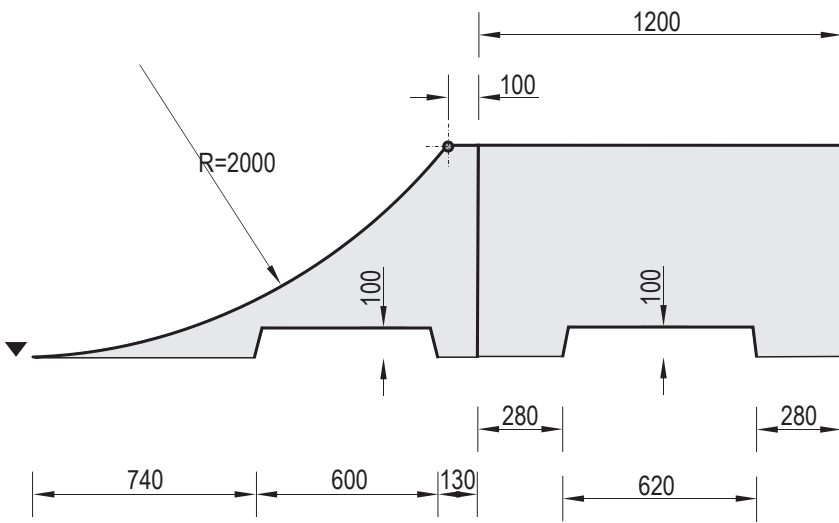

Article 141270 - Quarterpipe 700

1300 kg