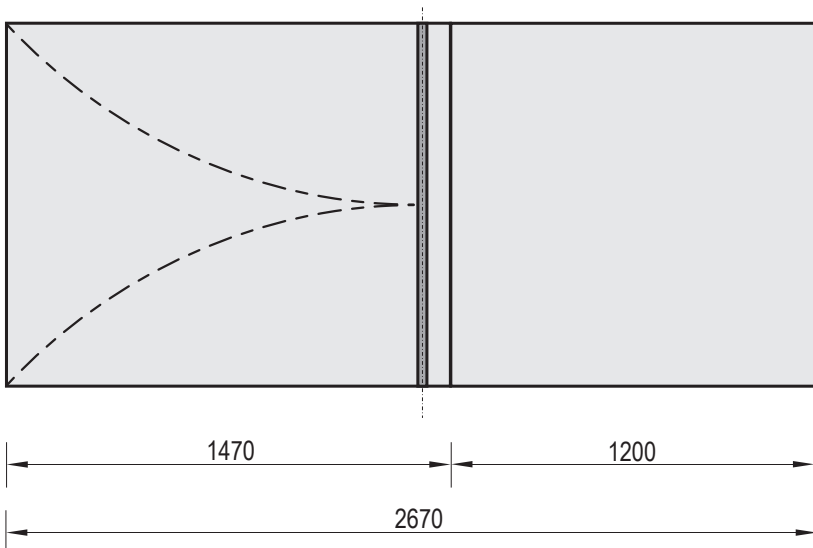

Article 141270 - Quarterpipe 700

1300 kg