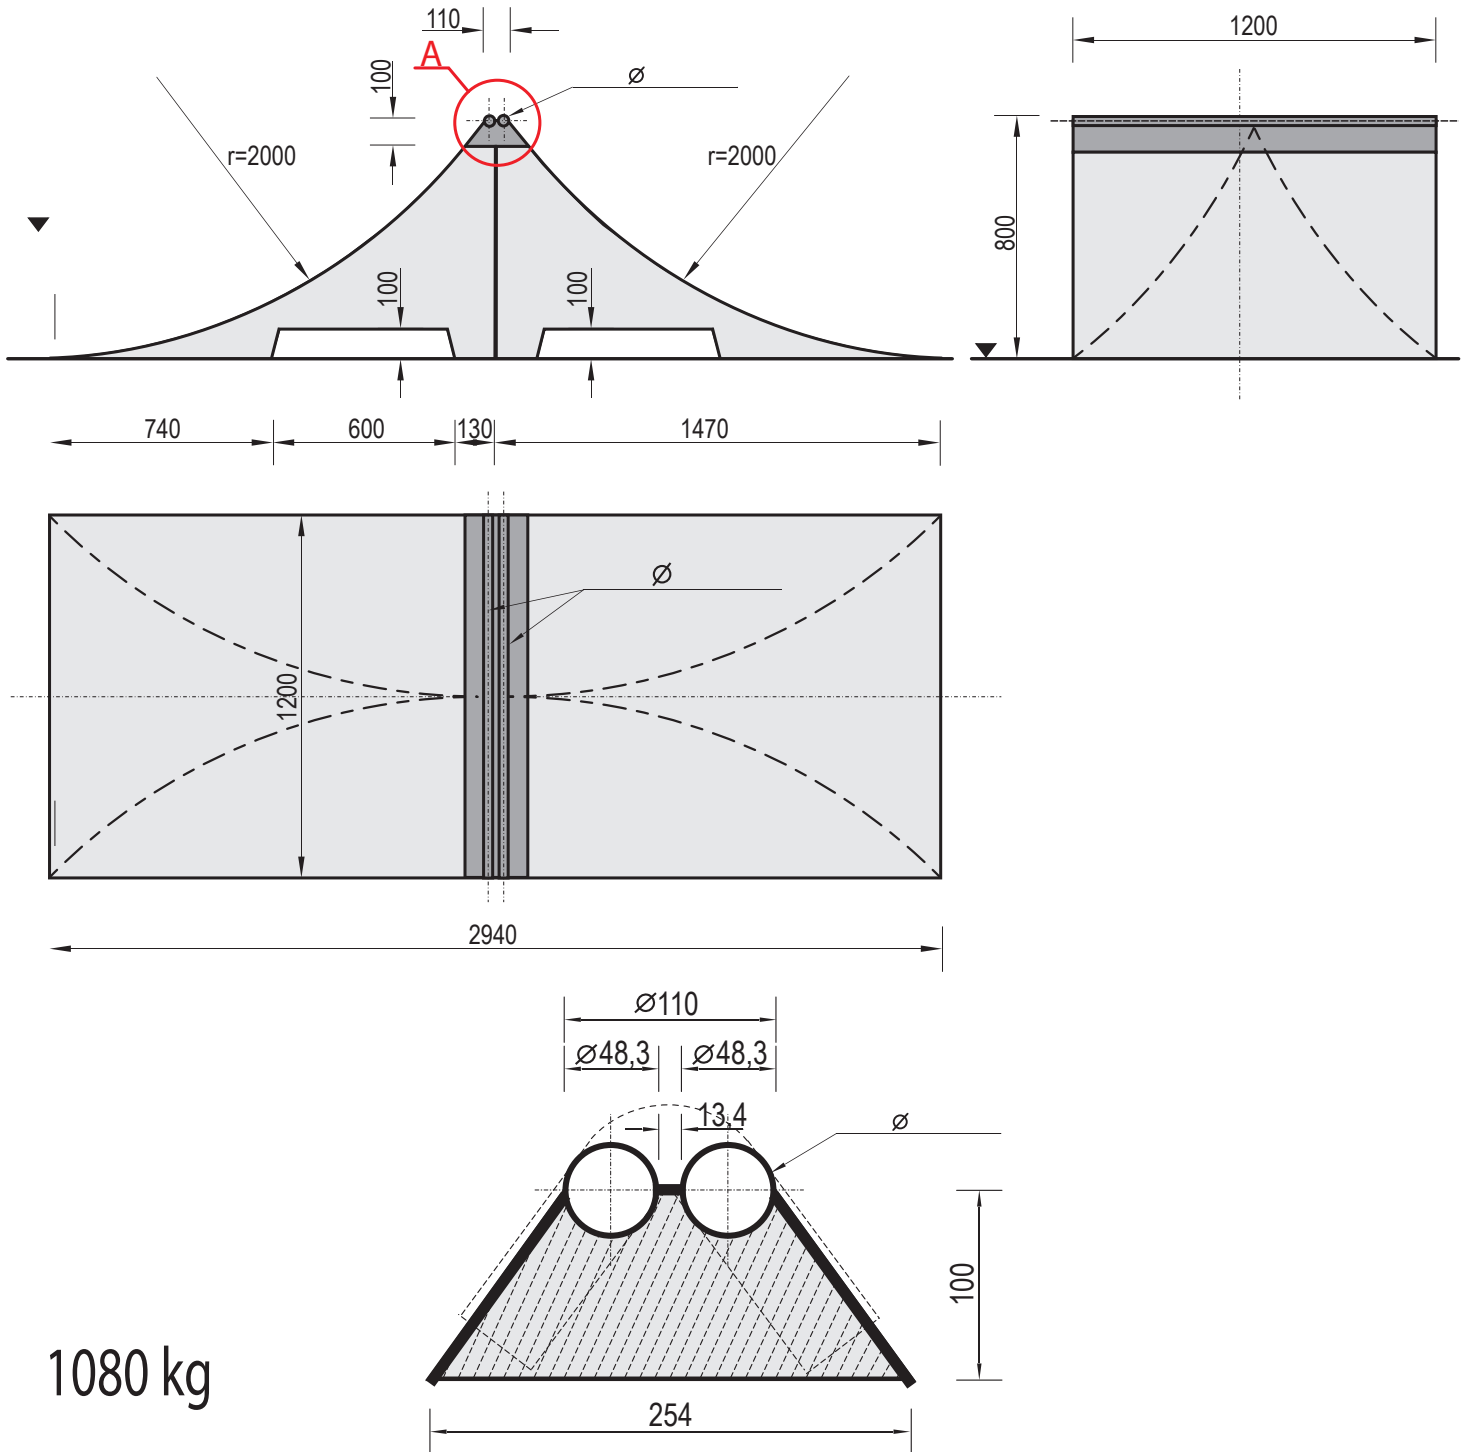

Article 121280 - Spine Ramp 800

Lactell
Play & Sport

1080 kg